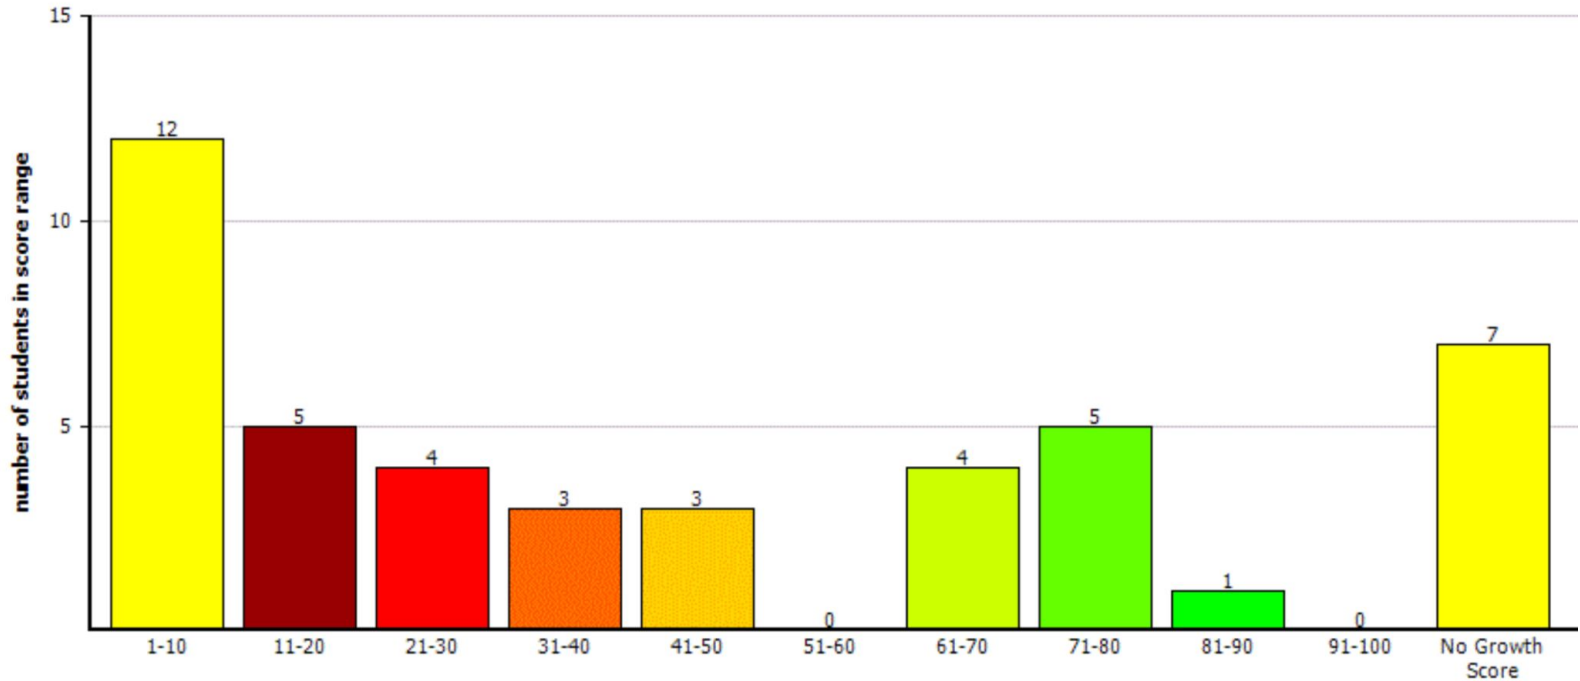

Grade 6 Reading

Growth by Percentile (69 students)

Grade 7 Reading

Growth by Percentile (52 students)

Grade 8 Reading

Growth by Percentile (44 students)

Math K-8

Grade K Primary Math