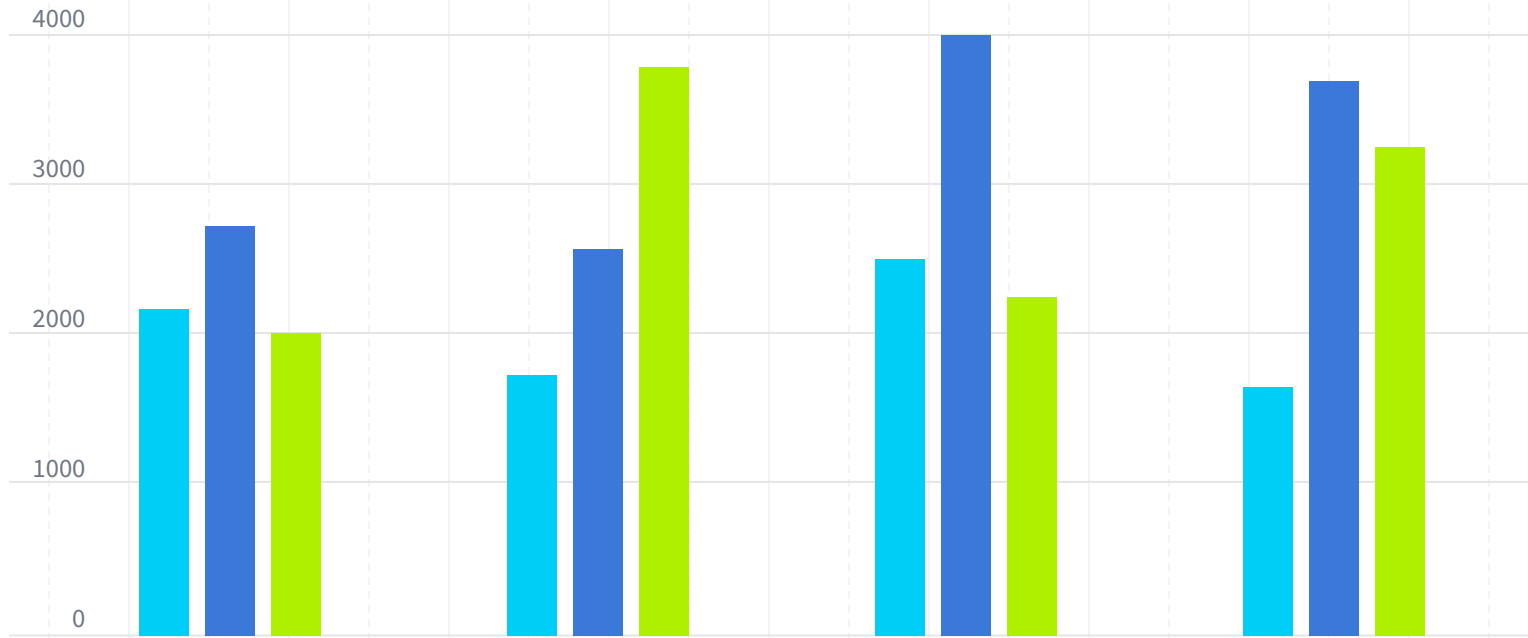

Yellow

Is the color of gold, butter and ripe lemons. In the spectrum of visible light, yellow is found between green and orange.

Blue

Is the colour of the clear sky and the deep sea. It is located between violet and green on the optical spectrum.

Red

Is the color of blood, and because of this it has historically been associated with sacrifice, danger and courage.

You can insert graphs from Excel or Google Sheets

MOBILE PROJECT

Show and explain your web, app or software projects using these gadget templates.