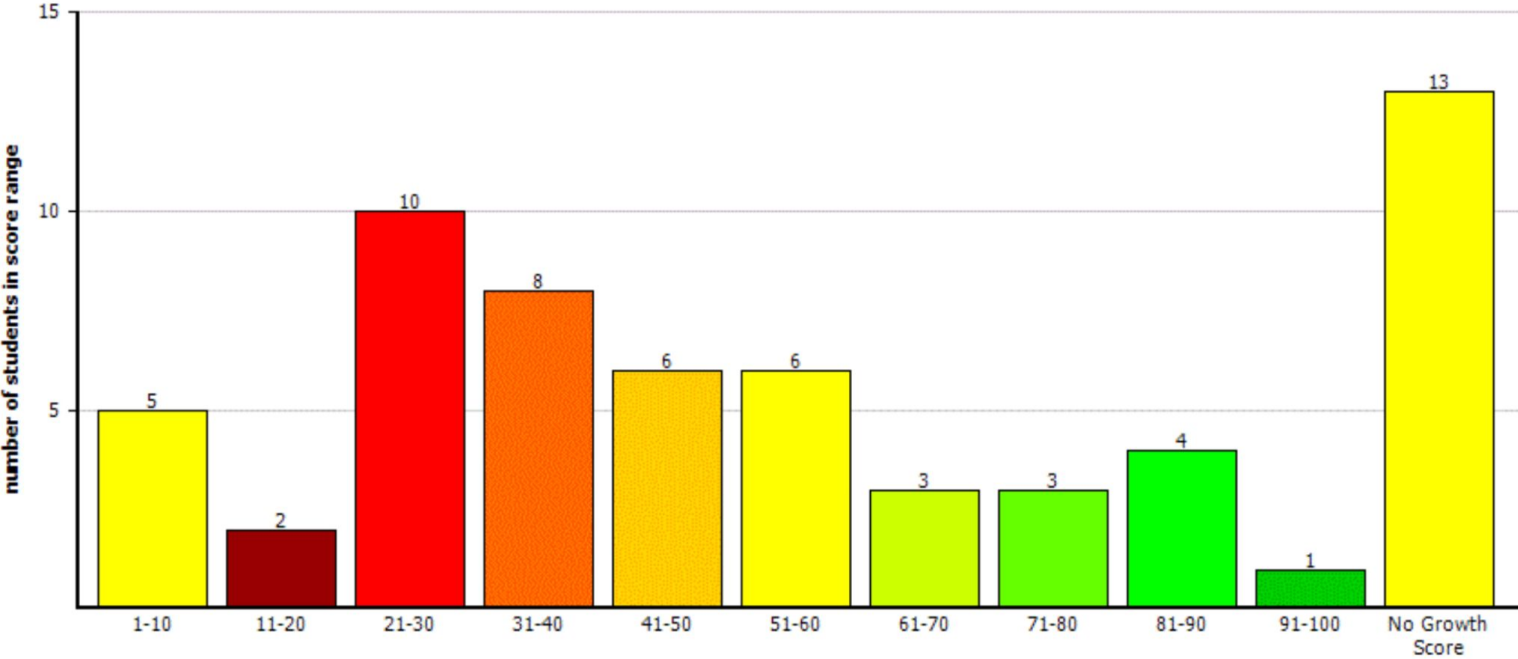

Grade 1 Primary Math

Growth by Percentile (61 students)