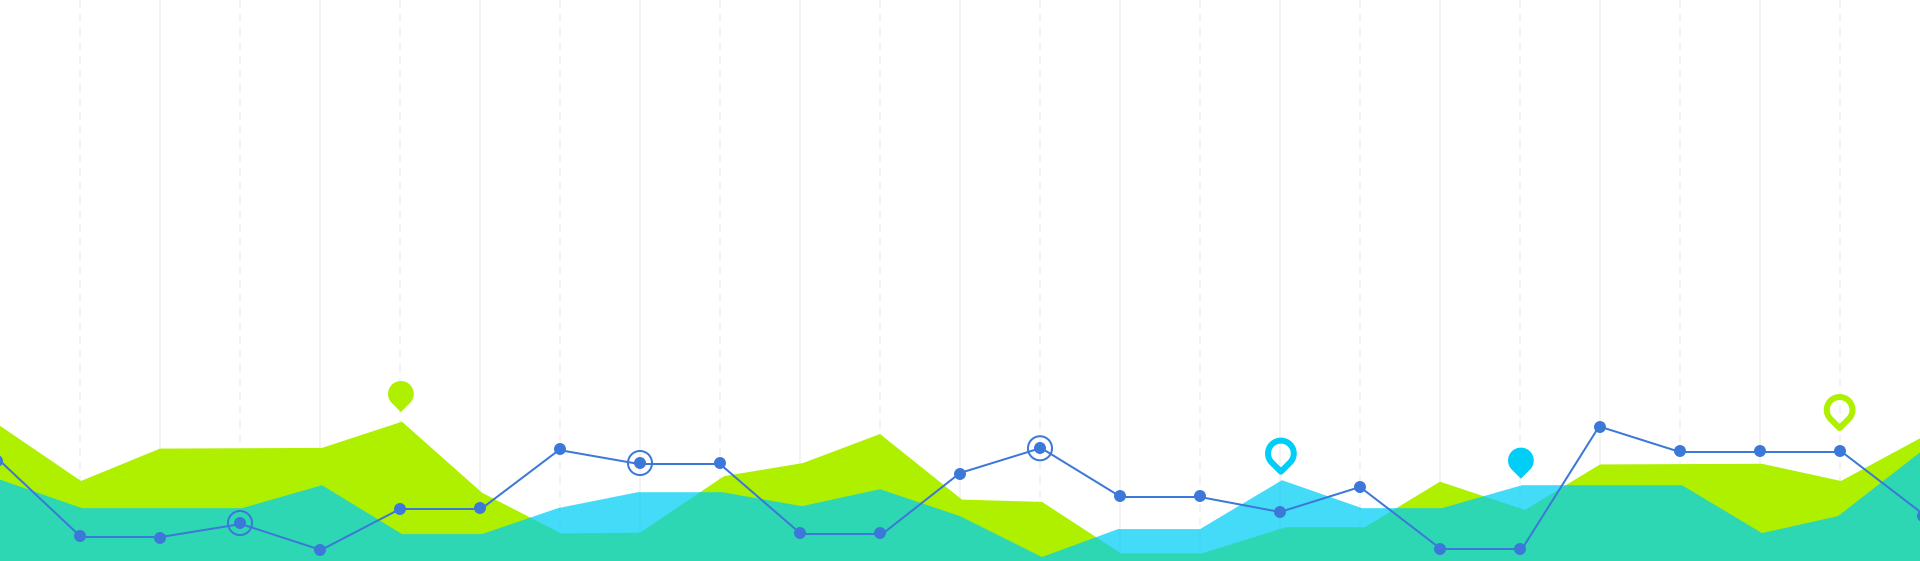

EXTRA RESOURCES

For Business Plans, Marketing Plans, Project
Proposals, Lessons, etc

2