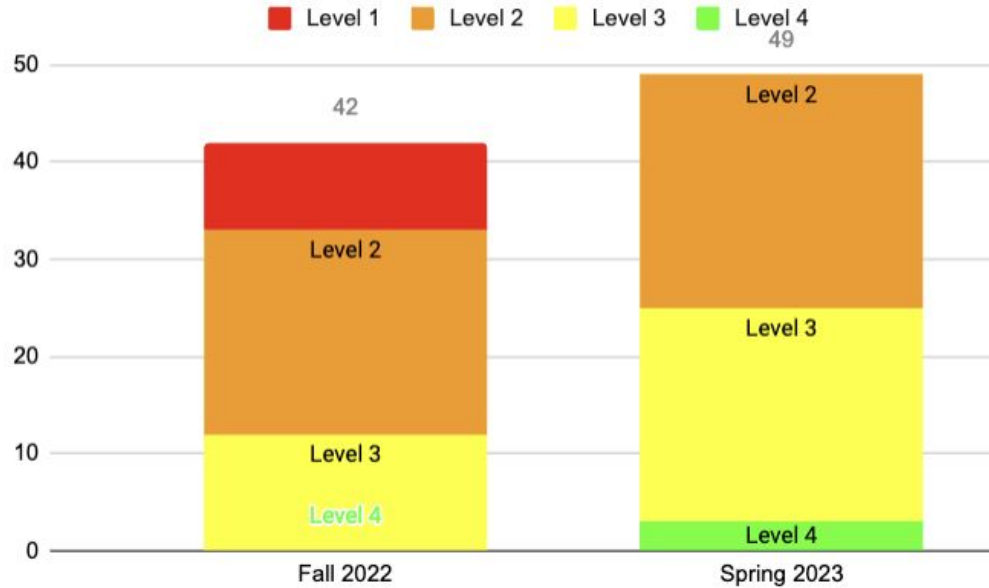

Access Testing

Grade 2 Students