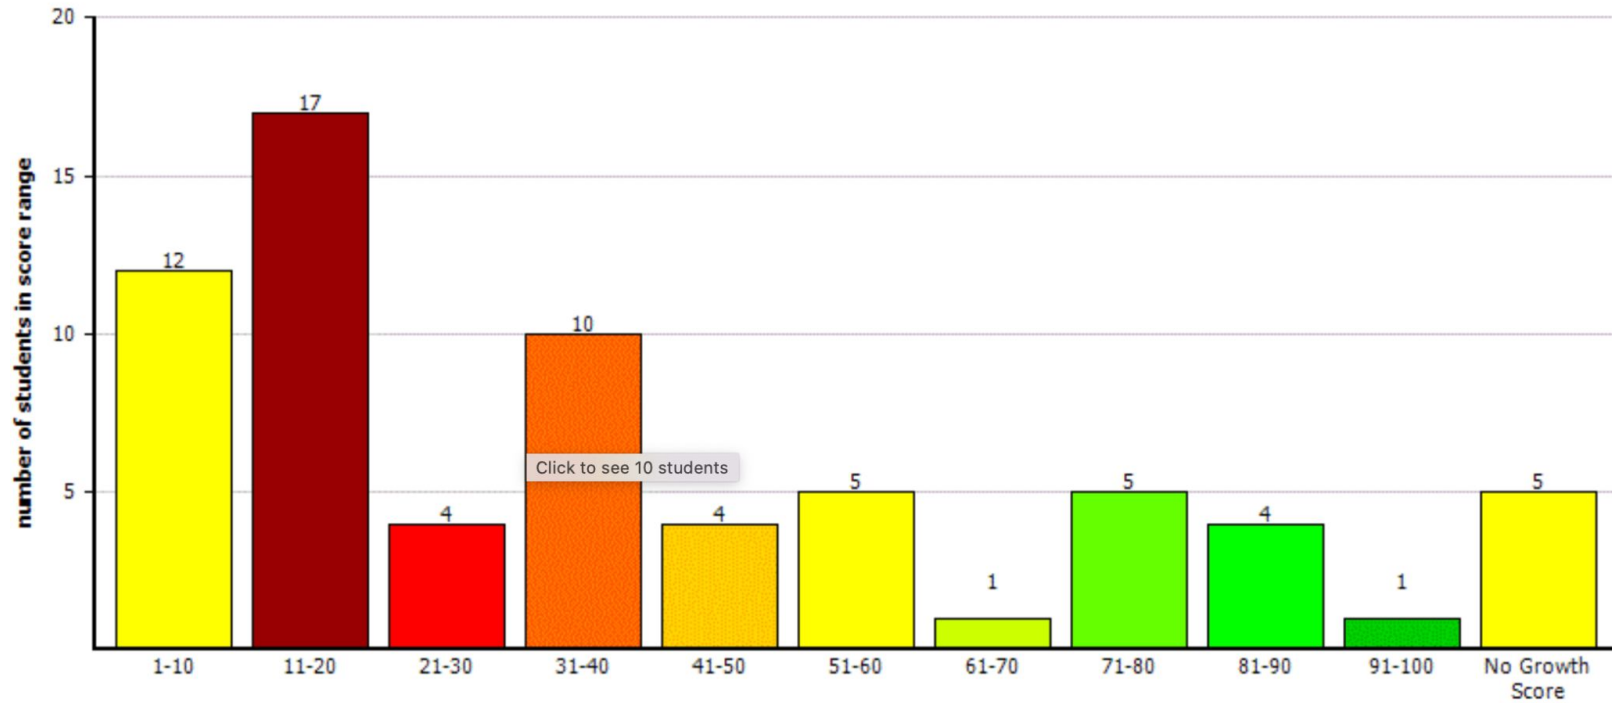

Grade 4 Math

Growth by Percentile (68 students)