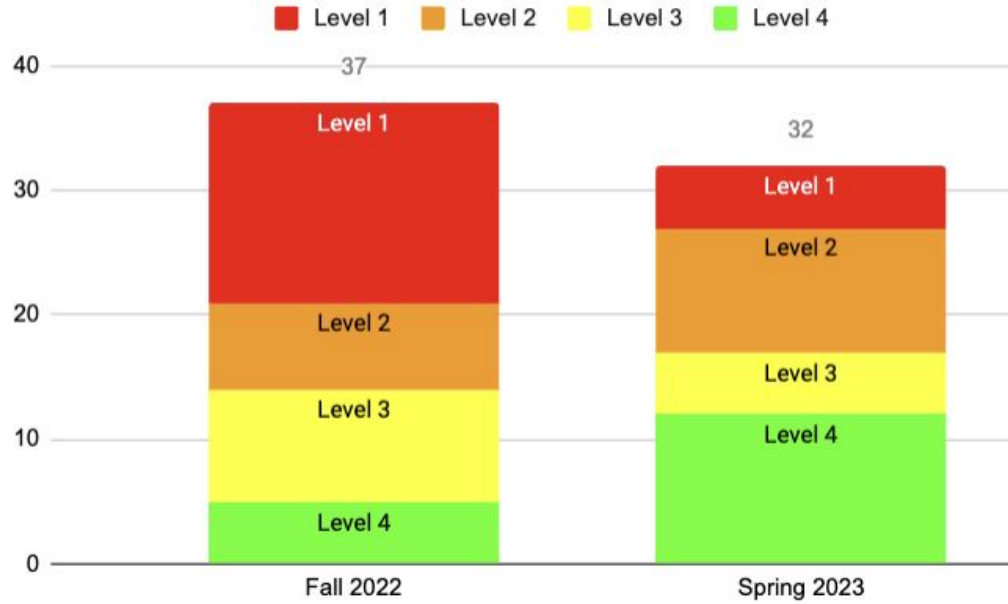

ACCESS Testing Scores

- Listening
- Reading
- Speaking
- Writing

Access Testing

	Level 1	Level 2	Level 3	Level 4
Fall 2022	16	7	9	5
Spring 2023	5	10	5	12

Access Testing

Grade K Students

Access Testing

Grade 1 Students