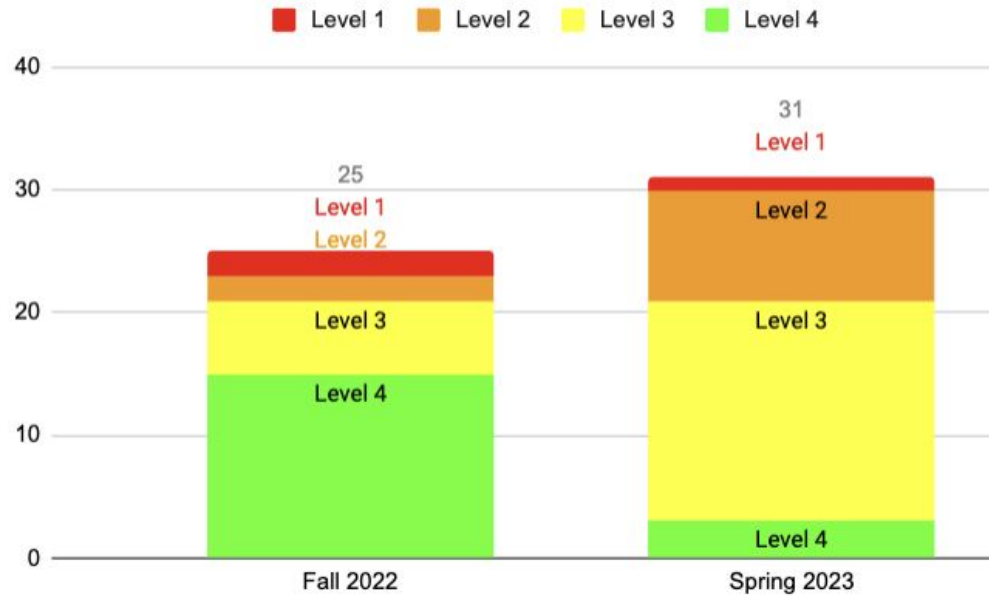

ACCESS Testing Scores

- Listening
- Reading
- Speaking
- Writing

Access Testing

	Level 1	Level 2	Level 3	Level 4
Fall 2022	16	7	9	5
Spring 2023	5	10	5	12

Access Testing

Grade K Students

Access Testing

Grade 1 Students

Access Testing

Grade 2 Students

Access Testing

Grade 3 Students

Access Testing

Grade 4 Students

Access Testing

Grade 5 Students

Access Testing

Grade 6 Students

Access Testing

Grade 7 Students

Access Testing

Grade 8 Students

Arrows are Moving in the Right Direction

Questions or Comments