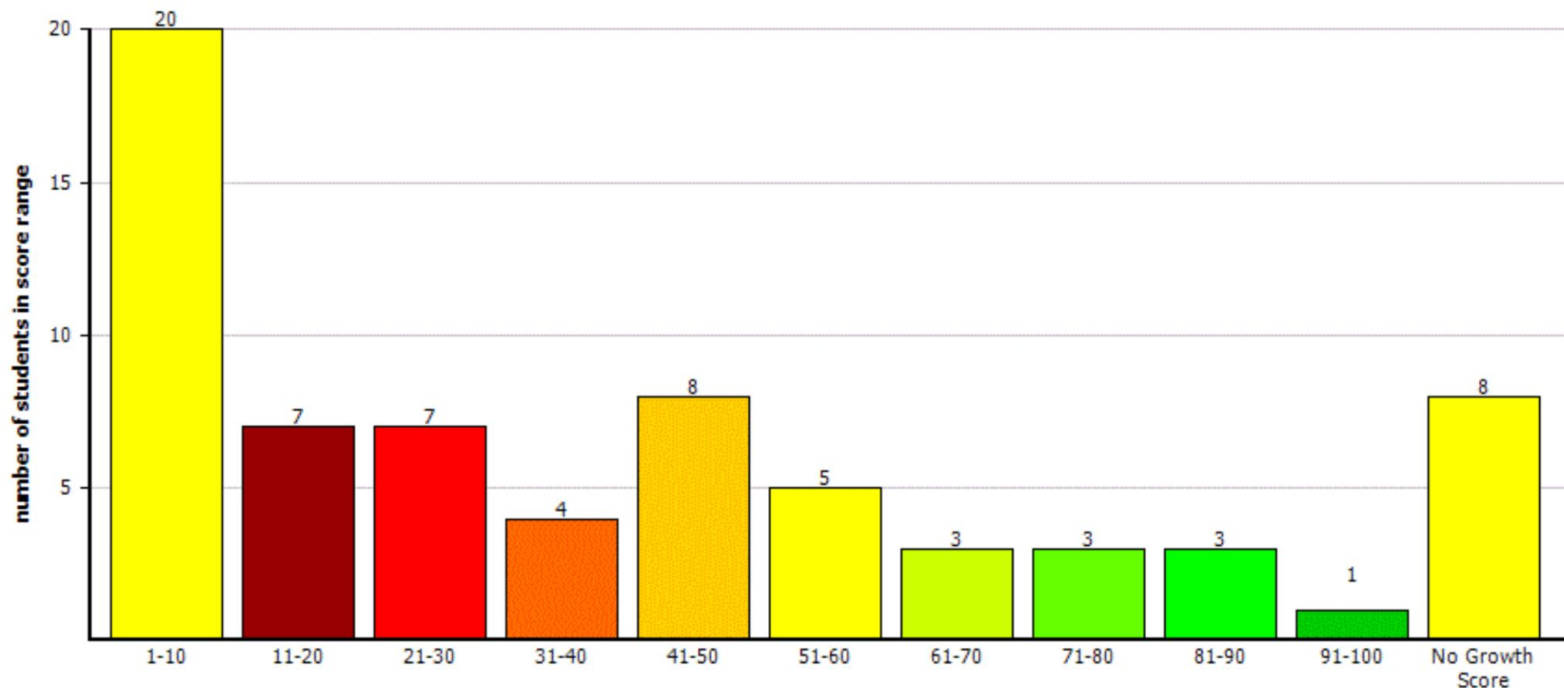

Grade 6 Reading

Growth by Percentile (69 students)