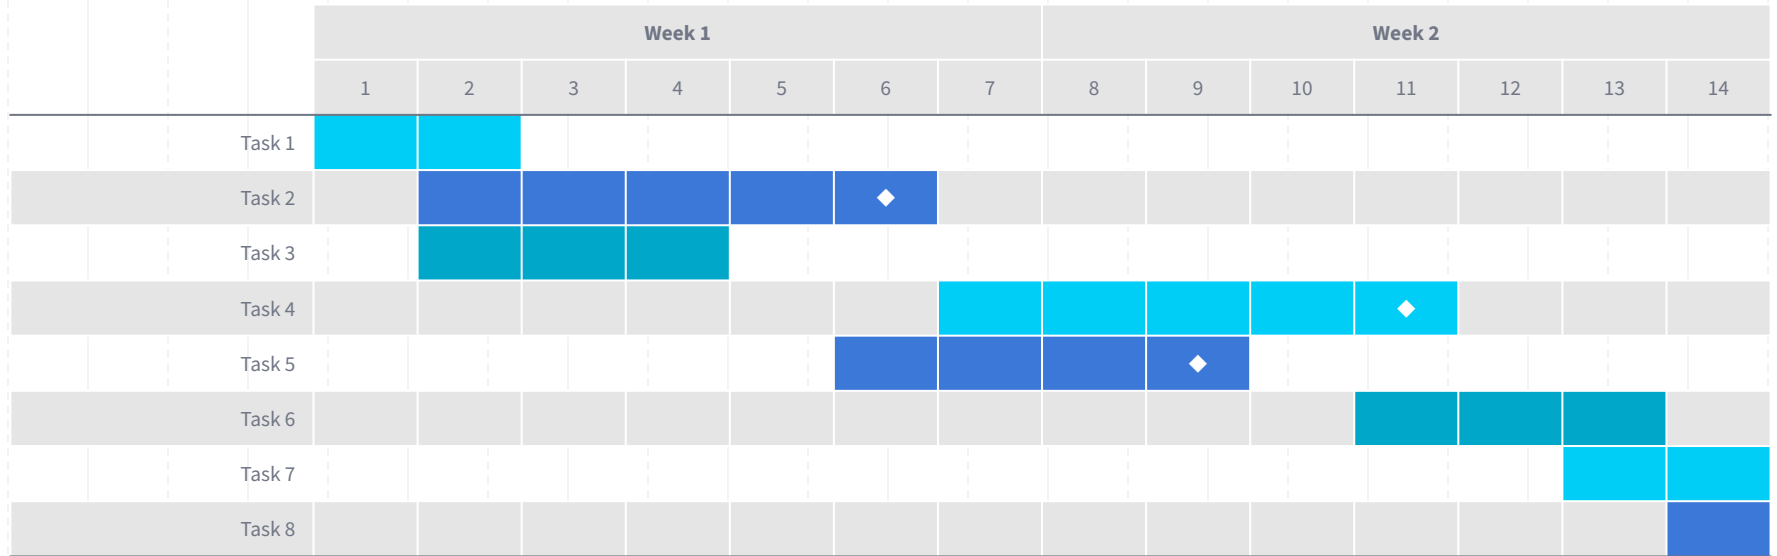

For Business Plans, Marketing Plans, Project
Proposals, Lessons, etc

2

TIMELINE

ROADMAP

Blue is the colour of the clear sky and the deep sea

Red is the colour of danger and courage

Black is the color of ebony and of outer space

Yellow is the color of gold, butter and ripe lemons

White is the color of milk and fresh snow

Blue is the colour of the clear sky and the deep sea

GANTT CHART

SWOT ANALYSIS

STRENGTHS

Blue is the colour of the clear sky and the deep sea