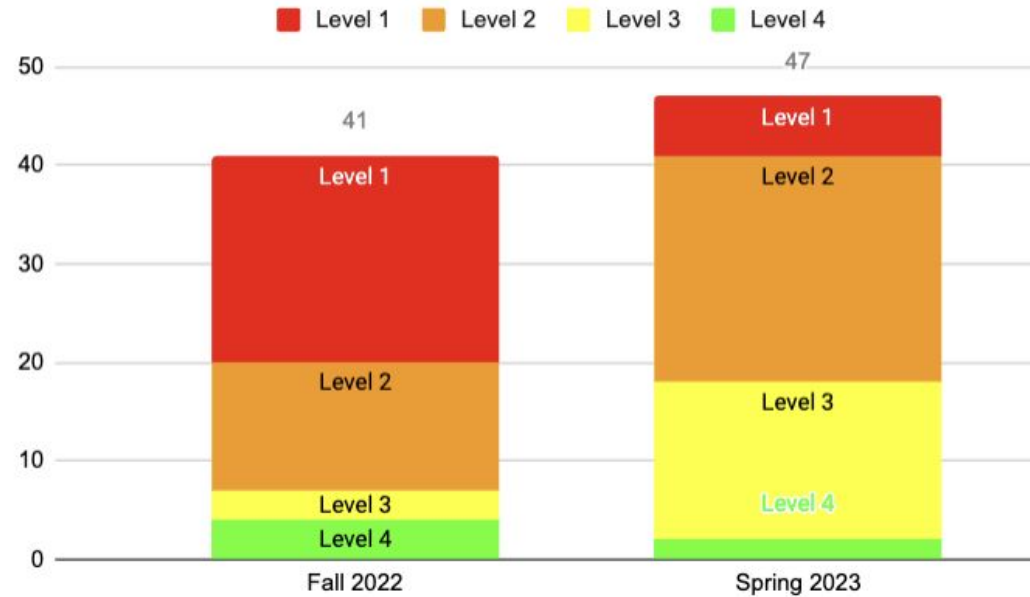

ACCESS Testing Scores

- Listening
- Reading
- Speaking
- Writing

Access Testing

	Level 1	Level 2	Level 3	Level 4
Fall 2022	16	7	9	5
Spring 2023	5	10	5	12

Access Testing

Grade K Students

Access Testing

Grade 1 Students