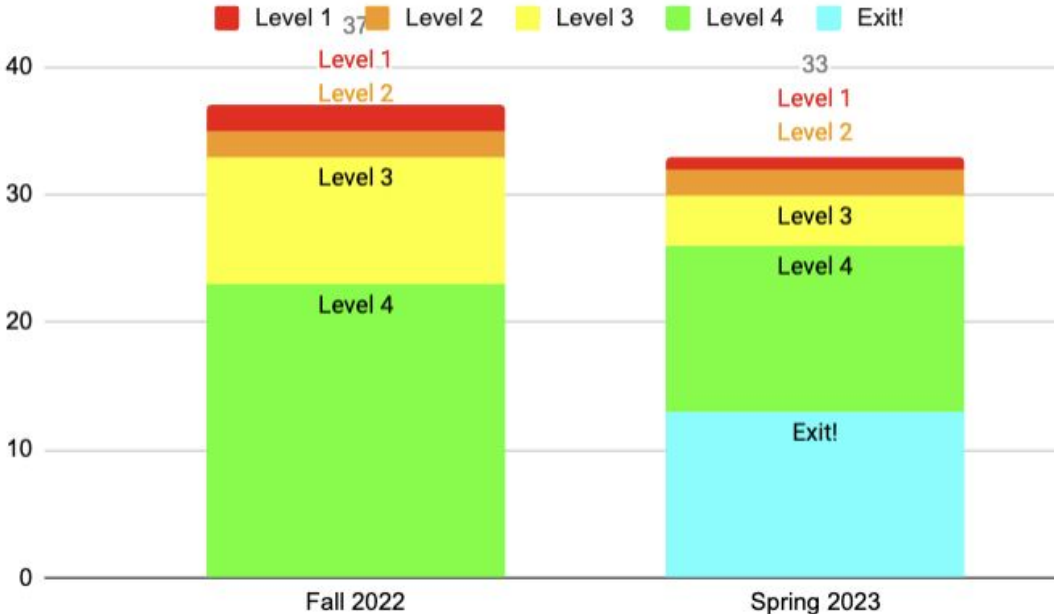

ACCESS Testing Scores

- Listening
- Reading
- Speaking
- Writing

Access Testing

	Level 1	Level 2	Level 3	Level 4
Fall 2022	16	7	9	5
Spring 2023	5	10	5	12

Access Testing

Grade K Students

Access Testing

Grade 1 Students

Access Testing

Grade 2 Students

Access Testing

Grade 3 Students

Access Testing

Grade 4 Students

Access Testing

Grade 5 Students

Access Testing

Grade 6 Students

Access Testing

Grade 7 Students

Access Testing

Grade 8 Students

Arrows are Moving in the Right Direction

Questions or Comments