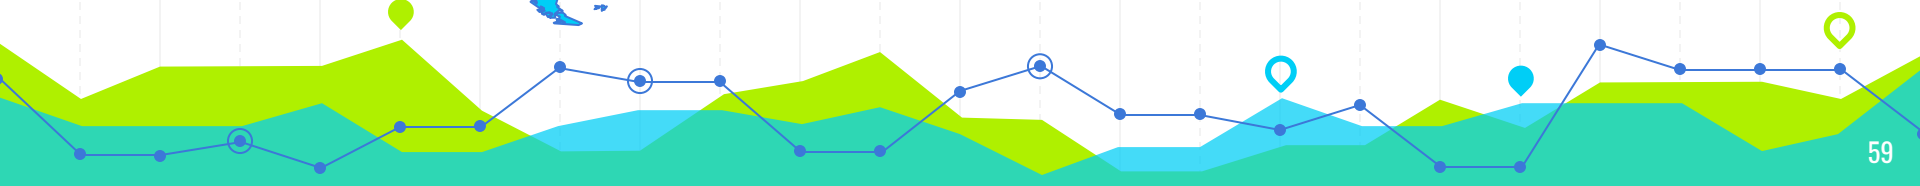

**WANT BIG IMPACT?
USE BIG IMAGE.**

USE CHARTS TO EXPLAIN YOUR IDEAS

AND TABLES TO COMPARE DATA

	A	B	C
Yellow	10	20	7
Blue	30	15	10
Orange	5	24	16

MAPS

89,526,124\$

That's a lot of money

185,244 users

And a lot of users

100%

Total success!

OUR PROCESS IS EASY

LET'S REVIEW SOME CONCEPTS

Yellow

Is the color of gold, butter and ripe lemons. In the spectrum of visible light, yellow is found between green and orange.