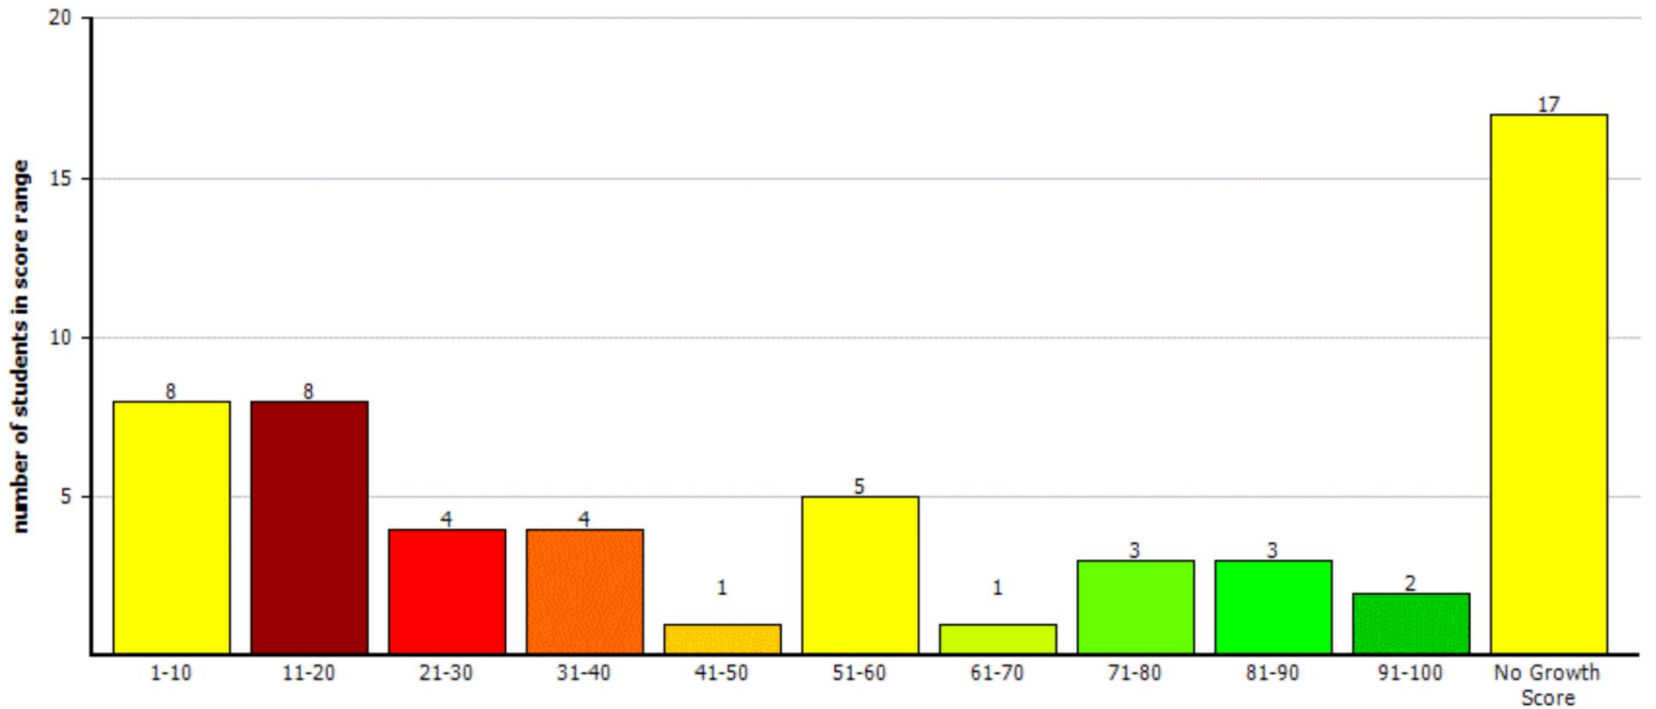

SIX - - - - -

NWEA

**Fall to Spring
2022-2023**

Reading K-8

Primary Reading Grade K

Growth by Percentile (56 students)

Primary Reading Grade 1

Growth by Percentile (61 students)