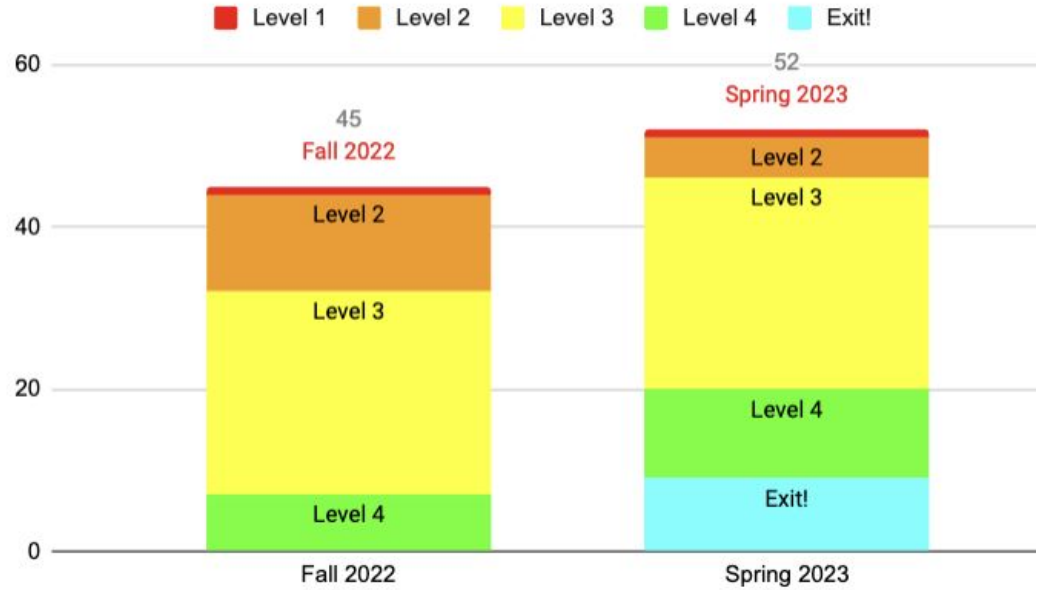

ACCESS Testing Scores

- Listening
- Reading
- Speaking
- Writing

Access Testing

	Level 1	Level 2	Level 3	Level 4
Fall 2022	16	7	9	5
Spring 2023	5	10	5	12

Access Testing

Grade K Students

Access Testing

Grade 1 Students

Access Testing

Grade 2 Students

Access Testing

Grade 3 Students

Access Testing

Grade 4 Students

Access Testing

Grade 5 Students

Access Testing

Grade 6 Students

Access Testing

Grade 7 Students

Access Testing

Grade 8 Students

Arrows are Moving in the Right Direction

Questions or Comments