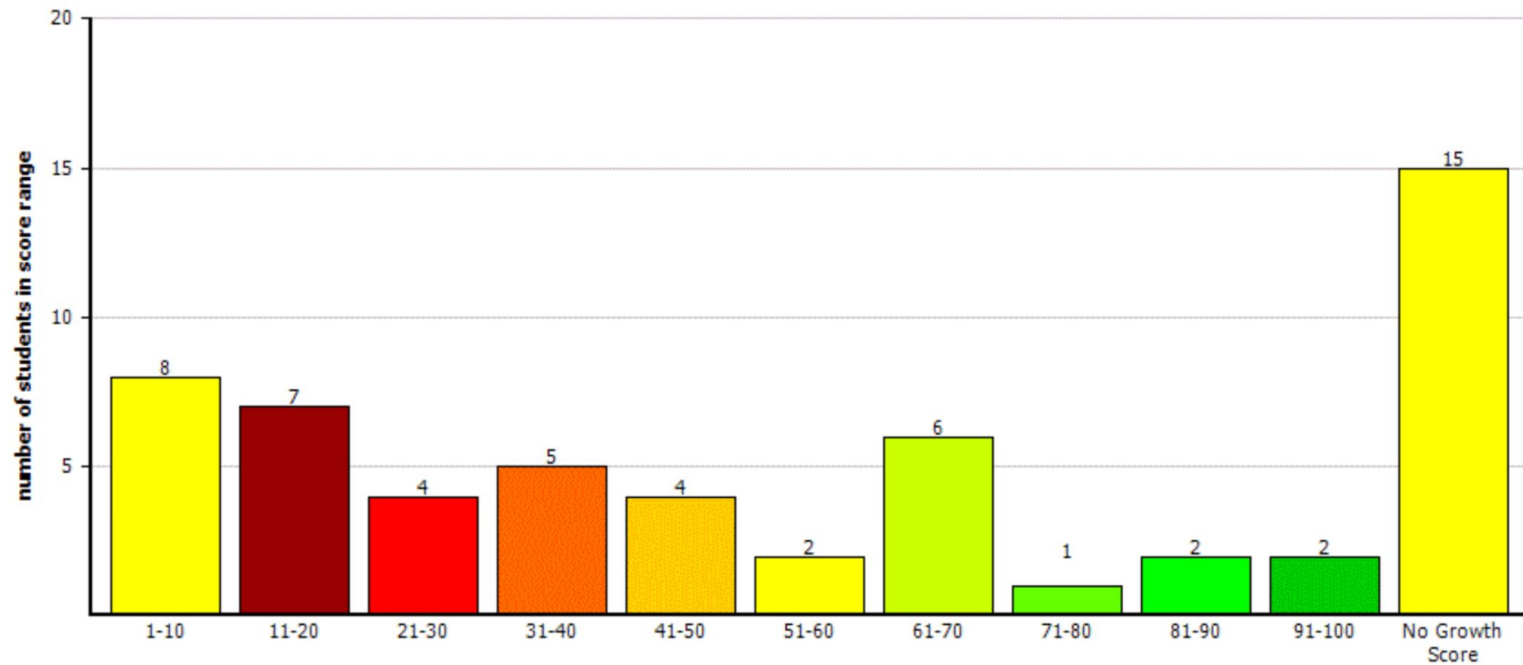

Grade K Primary Math

Growth by Percentile (56 students)